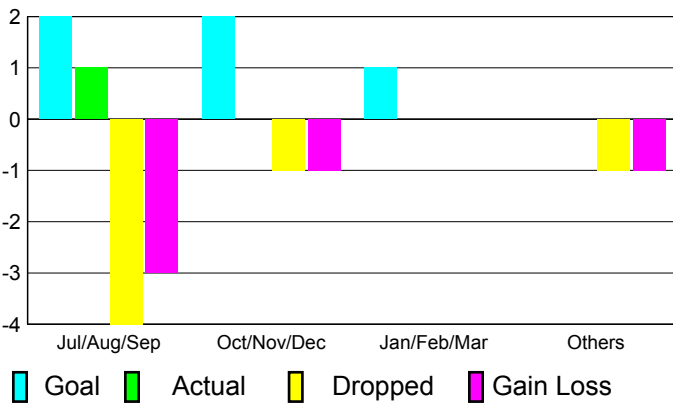

2010-2011 GMT Reports for District (or Undistricted) **District 321C2**

GMT: VINOD KHANNA

Location: INDIA

GMT CA: 6

CLUBS

Club Results
2010-2011

Clubs
2009-2010

Month	New Club Goal	Actual New Clubs	Actual Dropped Clubs	Gain/Loss of Clubs	Gain/Loss of Clubs
Jul/Aug/Sep	2	1	-4	-3	6
Oct/Nov/Dec	2	0	-1	-1	1
Jan/Feb/Mar	1	0	0	0	2
Apr/May/Jun	0	0	-1	-1	0
Totals	5	1	-6	-5	9

Club Results 2010-2011

Goal, New, Dropped, Gain/Loss

Comparison of Club Gain/Loss

Current Year Compared to the Previous Year

YTD Status Quo Clubs 2010-2011

Status Quo Clubs Compared to Status Quo Members

MEMBERSHIP