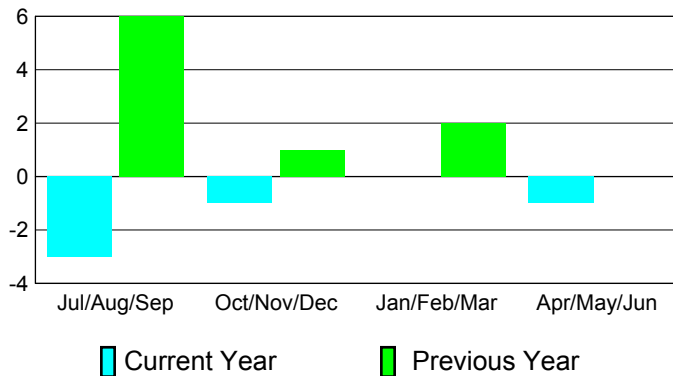

2010-2011 GMT Reports for District (or Undistricted) **District 321C2**

GMT: VINOD KHANNA

Location: INDIA

GMT CA: 6

CLUBS

Club Results
2010-2011

Clubs
2009-2010

Month	New Club Goal	Actual New Clubs	Actual Dropped Clubs	Gain/Loss of Clubs	Gain/Loss of Clubs
Jul/Aug/Sep	2	1	-4	-3	6
Oct/Nov/Dec	2	0	-1	-1	1
Jan/Feb/Mar	1	0	0	0	2
Apr/May/Jun	0	0	-1	-1	0
Totals	5	1	-6	-5	9

Club Results 2010-2011

Goal, New, Dropped, Gain/Loss

Comparison of Club Gain/Loss

Current Year Compared to the Previous Year

YTD Status Quo Clubs 2010-2011

Status Quo Clubs Compared to Status Quo Members

MEMBERSHIP