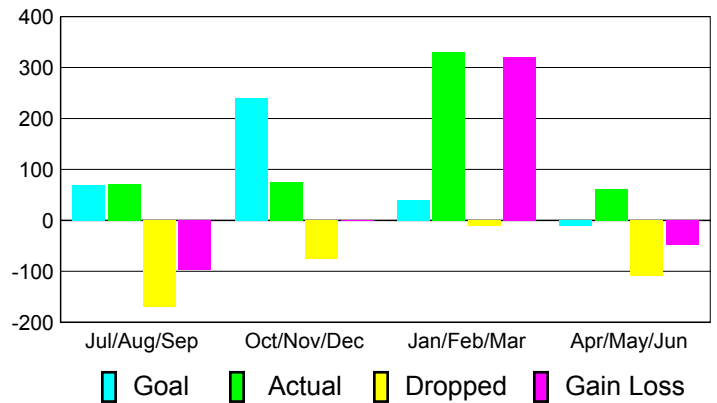

Membership Results 2010-2011

Goal, New, Dropped, Gain/Loss

Comparison of Membership Gain/Loss

Current Year Compared to the Previous Year