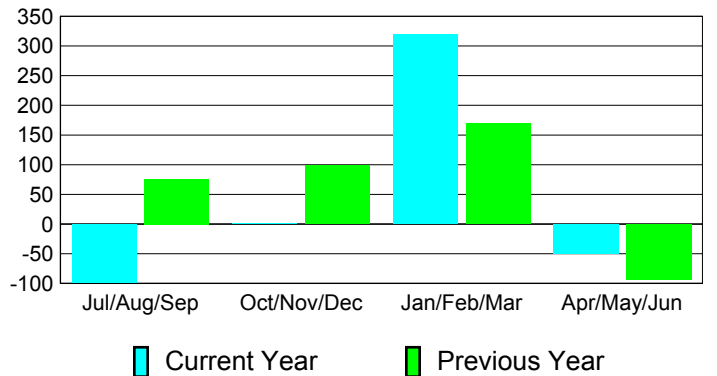

Membership Results
2010-2011

Membership
2009-2010

Month	Net Memb Goal	Actual New Memb	Actual Dropped Memb	Gain/Loss of Memb	Gain/Loss of Memb
Jul/Aug/Sep	70	72	-170	-98	76
Oct/Nov/Dec	240	76	-75	1	99
Jan/Feb/Mar	40	331	-11	320	170
Apr/May/Jun	-10	61	-110	-49	-93
Totals	340	540	-366	174	252

Membership Results 2010-2011

Goal, New, Dropped, Gain/Loss

Comparison of Membership Gain/Loss

Current Year Compared to the Previous Year

Gender Comparison 2010-2011

Jul/Aug/Sep

Oct/Nov/Dec

Jan/Feb/Mar